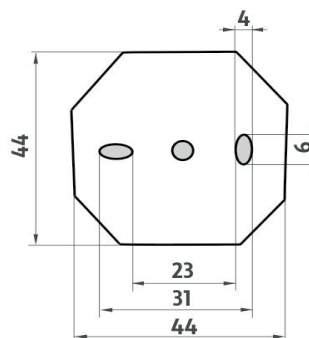

Individual toilet brush holder

Individual toilet brush holder. The glue MAMUT is not included in the package. It can be bought in addition under the code 35003TU. One tube of the glue is enough for 8-10 holders.

Náhradní díly / Spare parts

montáž / installation :

montážní konzole / installation bracket :