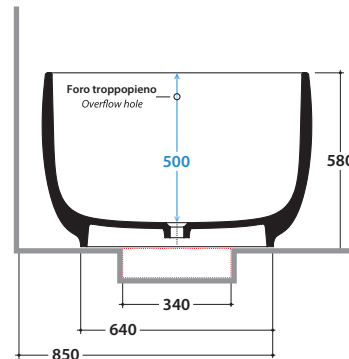

Cod. VAOLBI

Pietraluce bathtub 176.98 h73 cm. Freestanding installation. Provided with overflow hole, discharge system included.

Technical details:
Bathtub weight: Kg. 179,00
Water capacity: Lt. 450,00
Empty weight: Kg. 629,00