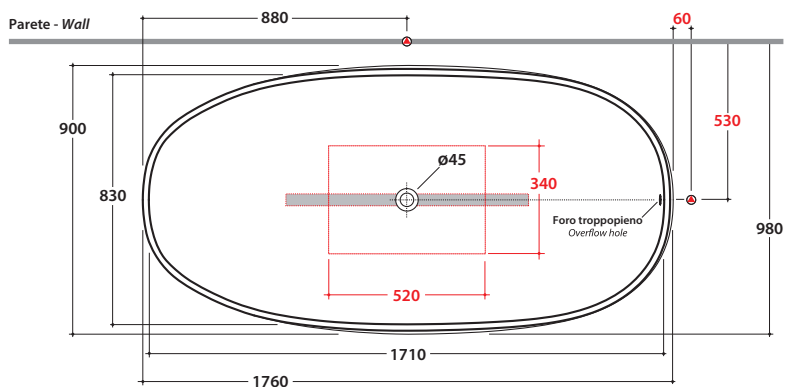

OLIVIA BATHTUB VAOLBI

GLOBO