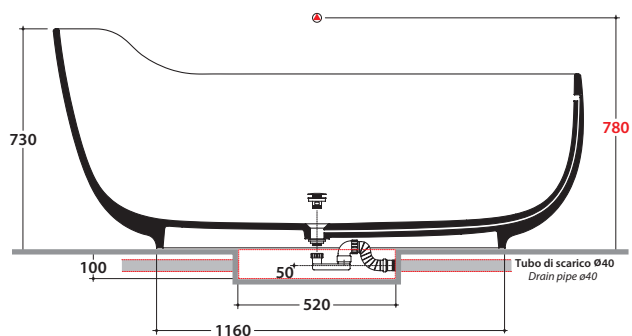

Cod. VAOLBI

Pietraluce bathtub 176.98 h73 cm. Freestanding installation. Provided with overflow hole, discharge system included.

Technical details:
Bathtub weight: Kg. 179,00
Water capacity: Lt. 450,00
Empty weight: Kg. 629,00