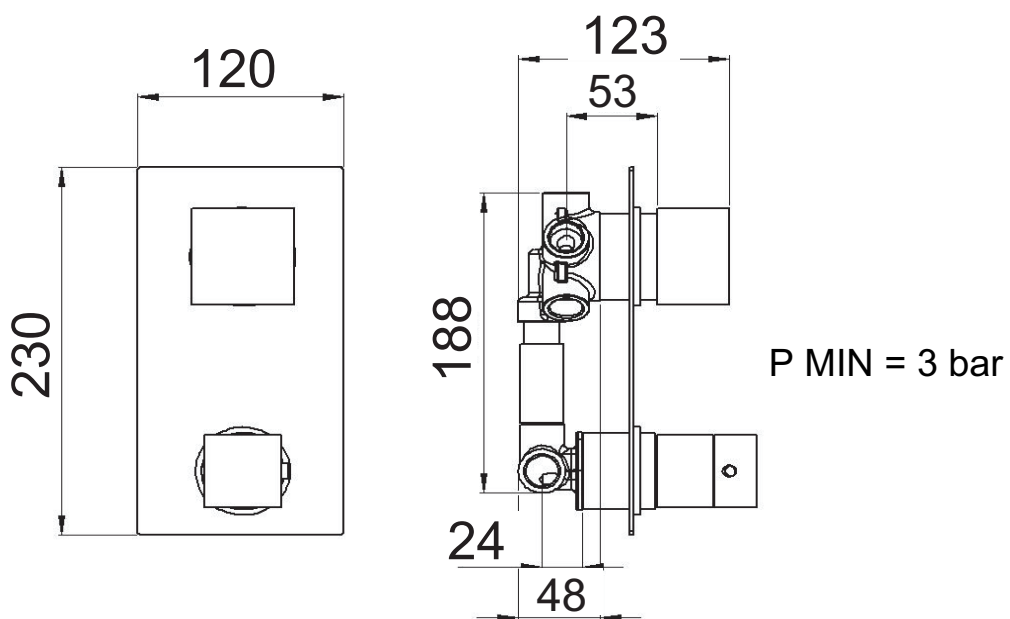

ART. COD.

QT 95

DEVIATORE 5 VIE
5 OUTLETS DIVERTER

TERMOSTATICO
THERMOSTATIC

2 MANIGLIE COASSIALI
2 COAXIAL HANDLES
ON-OFF + T°

MATERIALI / MATERIALS

OTTONE CROMATO / CHROME PLATED BRASS

CROMATURA / CHROME PLATING

UNI EN 248