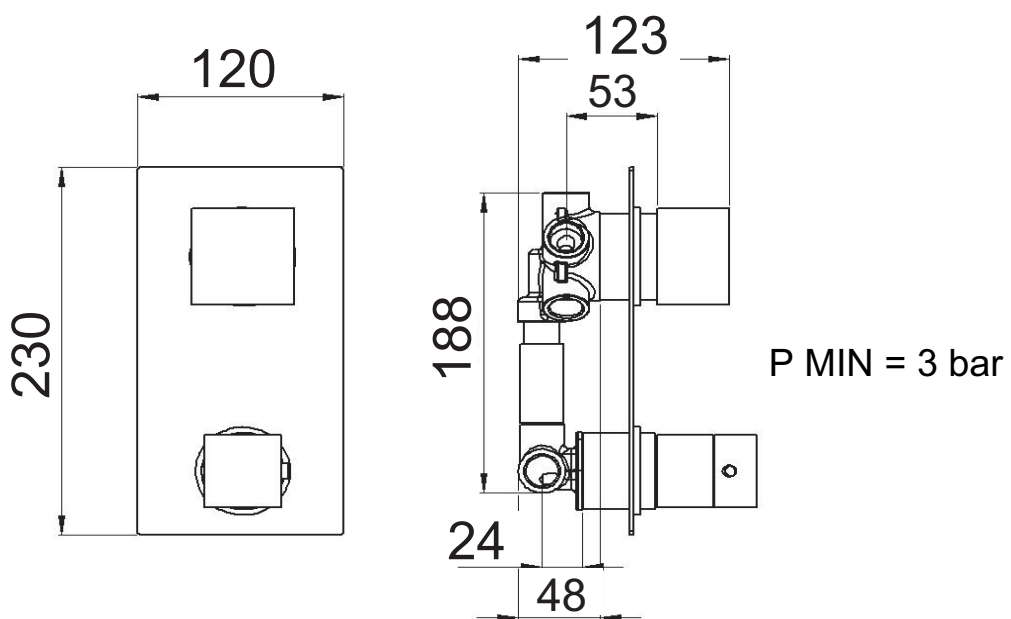

ART. COD.

QT 94

DEVIATORE 4 VIE
4 OUTLETS DIVERTER

TERMOSTATICO
THERMOSTATIC

2 MANIGLIE COASSIALI
2 COAXIAL HANDLES
ON-OFF + T°

MATERIALI / MATERIALS

OTTONE CROMATO / CHROME PLATED BRASS

CROMATURA / CHROME PLATING

UNI EN 248