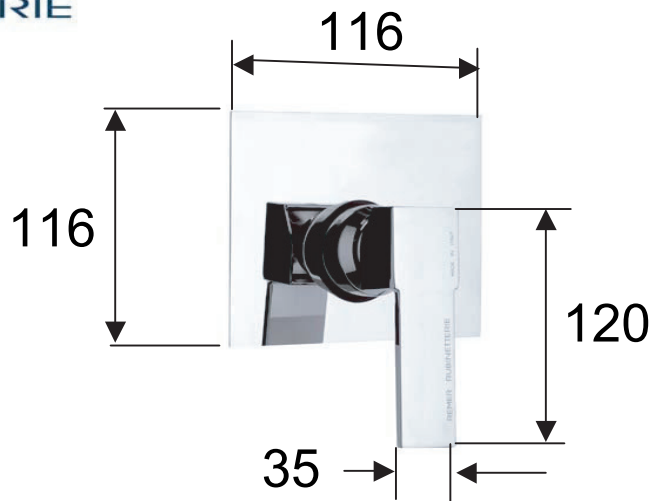

ART. COD.

Q 30

USCITA
DOCCIA
SHOWER
OUTLET G1/2

ENTRATA
ACQUA FREDDA
COLD WATER
INTLET G1/2

ENTRATA
ACQUA CALDA
HOT WATER
INTLET G1/2

MATERIALI / MATERIALS

OTTONE CROMATO / CHROME PLATED BRASS

CROMATURA / CHROME PLATING