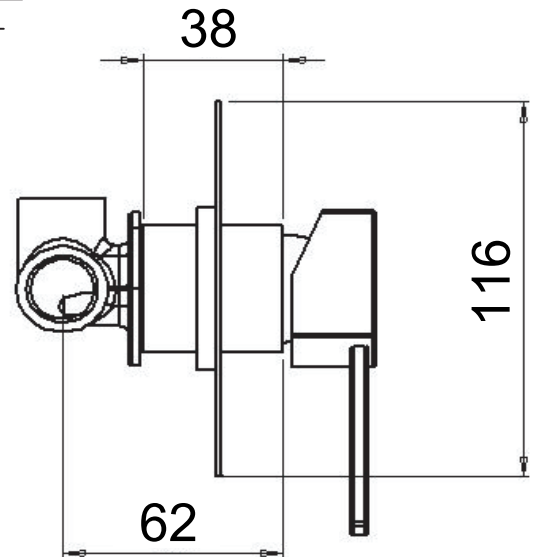

ART. COD.

Q 30

USCITA
DOCCIA
SHOWER
OUTLET G1/2

ENTRATA
ACQUA FREDDA
COLD WATER
INTLET G1/2

ENTRATA
ACQUA CALDA
HOT WATER
INTLET G1/2

MATERIALI / MATERIALS

OTTONE CROMATO / CHROME PLATED BRASS

CROMATURA / CHROME PLATING