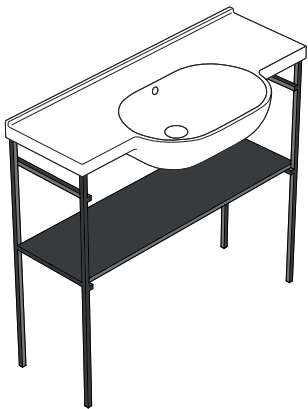

MODE WASHBASIN ME100BI

CE EN 14688:2015

GLOBO

Ceramic antibacterial effect
BATAFORM®

Glazed product with
CERASLIDE®

Bagno di Colore

Cod. **ME100BI**

Basin 100.49 h20cm. Wall-hung installation or on structur.
Fixing kit included. Weight 22,8 kg.

Cod. **FI012BI**

Push open valve drain with ceramic top for basins with overflow. Weight 0,5 Kg

Cod. **FI012CR**

Push open chromed valve drain for basins with overflow. Weight 0,5 Kg

MODE LATERAL TOWEL RAIL ME001YAR FOR BASINS ME100 ME080

Finish

Steel matt black

Cod. **ME001YAR**

Towel rail 32,5X4 h11 cm for basins ME100 and ME080. Weight 3 Kg.

MODE WALL HANGING STRUCTURE ME001SAR

Finish

Steel matt black

Cod. **ME001SAR**

Wall hanging structure in black matt steel 96,7x31,5 h42 cm. For basin ME100. Weight 12,5 Kg

GLOBO

MODE FLOOR MOUNTED STRUCTURE ME003SAR

Finish

Steel matt black

Cod. **ME003SAR**

Floor mounted structure in black matt steel 96,7x31,5 h 85,5 cm. For basin ME100. Weight 12,5 Kg