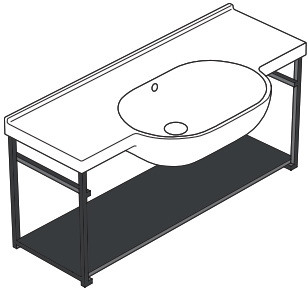

Cod. **FI012BI**

Push open valve drain with ceramic top for basins with overflow. Weight 0,5 Kg

Cod. **FI012CR**

Push open chromed valve drain for basins with overflow. Weight 0,5 Kg

MODE LATERAL TOWEL RAIL ME001YAR FOR BASINS ME100 ME080

Finish

Steel matt black

Cod. **ME001YAR**

Towel rail 32,5X4 h11 cm for basins ME100 and ME080. Weight 3 Kg.

MODE WALL HANGING STRUCTURE ME001SAR

Finish

Steel matt black

Cod. **ME001SAR**

Wall hanging structure in black matt steel 96,7x31,5 h42 cm. For basin ME100. Weight 12,5 Kg

GLOBO

MODE FLOOR MOUNTED STRUCTURE ME003SAR

Finish

Steel matt black

Cod. **ME003SAR**

Floor mounted structure in black matt steel 96,7x31,5 h 85,5 cm. For basin ME100. Weight 12,5 Kg