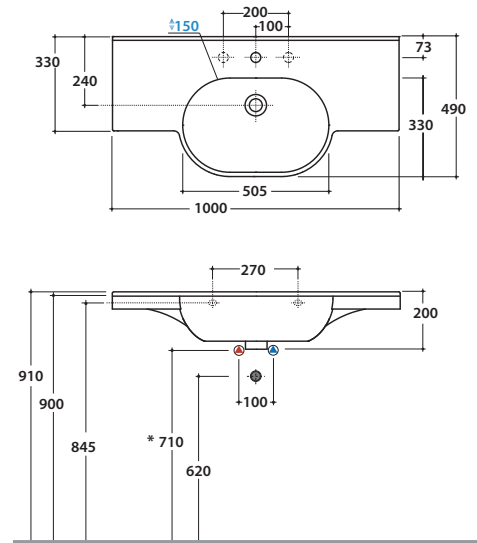

MODE WASHBASIN ME100BI

CE EN 14688:2015

GLOBO

Ceramic antibacterial effect
BATAFORM®

Glazed product with
CERASLIDE®

Bagno di Colore

Cod. **ME100BI**

Basin 100.49 h20cm. Wall-hung installation or on structur.
Fixing kit included. Weight 22,8 kg.

Cod. **FI012BI**

Push open valve drain with ceramic top for basins with overflow. Weight 0,5 Kg

Cod. **FI012CR**

Push open chromed valve drain for basins with overflow. Weight 0,5 Kg

MODE LATERAL TOWEL RAIL ME001YAR FOR BASINS ME100 ME080

Finish

Steel matt black

Cod. **ME001YAR**

Towel rail 32,5X4 h11 cm for basins ME100 and ME080. Weight 3 Kg.

MODE WALL HANGING STRUCTURE ME001SAR

Finish

Steel matt black

Cod. **ME001SAR**

Wall hanging structure in black matt steel 96,7x31,5 h42 cm. For basin ME100. Weight 12,5 Kg

GLOBO

MODE FLOOR MOUNTED STRUCTURE ME003SAR

Finish

Steel matt black

Cod. **ME003SAR**

Floor mounted structure in black matt steel 96,7x31,5 h 85,5 cm. For basin ME100. Weight 12,5 Kg