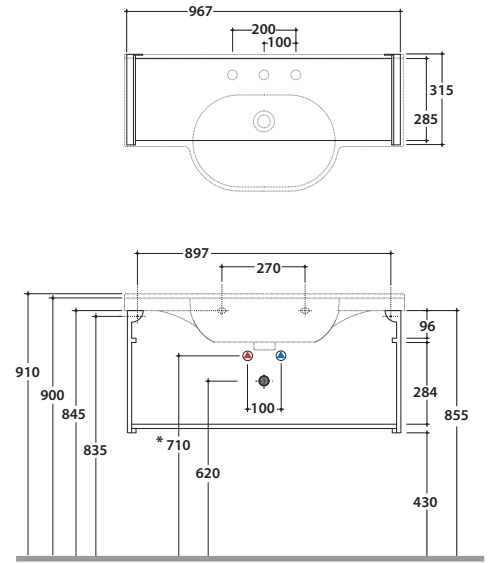

Cod. **FI012BI**

Push open valve drain with ceramic top for basins with overflow. Weight 0,5 Kg

Cod. **FI012CR**

Push open chromed valve drain for basins with overflow. Weight 0,5 Kg

MODE LATERAL TOWEL RAIL ME001YAR FOR BASINS ME100 ME080

Finish

Steel matt black

Cod. **ME001YAR**

Towel rail 32,5X4 h11 cm for basins ME100 and ME080. Weight 3 Kg.

MODE WALL HANGING STRUCTURE ME001SAR

Finish

Steel matt black

Cod. **ME001SAR**

Wall hanging structure in black matt steel 96,7x31,5 h42 cm. For basin ME100. Weight 12,5 Kg

GLOBO

MODE FLOOR MOUNTED STRUCTURE ME003SAR

Finish

Steel matt black

Cod. **ME003SAR**

Floor mounted structure in black matt steel 96,7x31,5 h 85,5 cm. For basin ME100. Weight 12,5 Kg