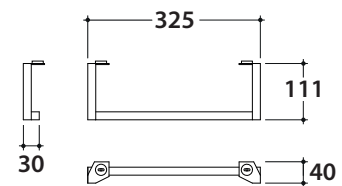

Cod. **FI012BI**

Push open valve drain with ceramic top for basins with overflow. Weight 0,5 Kg

Cod. **FI012CR**

Push open chromed valve drain for basins with overflow. Weight 0,5 Kg

MODE LATERAL TOWEL RAIL ME001YAR FOR BASINS ME100 ME080

Finish

Steel matt black

Cod. **ME001YAR**

Towel rail 32,5X4 h11 cm for basins ME100 and ME080. Weight 3 Kg.

MODE WALL HANGING STRUCTURE ME001SAR

Finish

Steel matt black

Cod. **ME001SAR**

Wall hanging structure in black matt steel 96,7x31,5 h42 cm. For basin ME100. Weight 12,5 Kg

GLOBO

MODE FLOOR MOUNTED STRUCTURE ME003SAR

Finish

Steel matt black

Cod. **ME003SAR**

Floor mounted structure in black matt steel 96,7x31,5 h 85,5 cm. For basin ME100. Weight 12,5 Kg