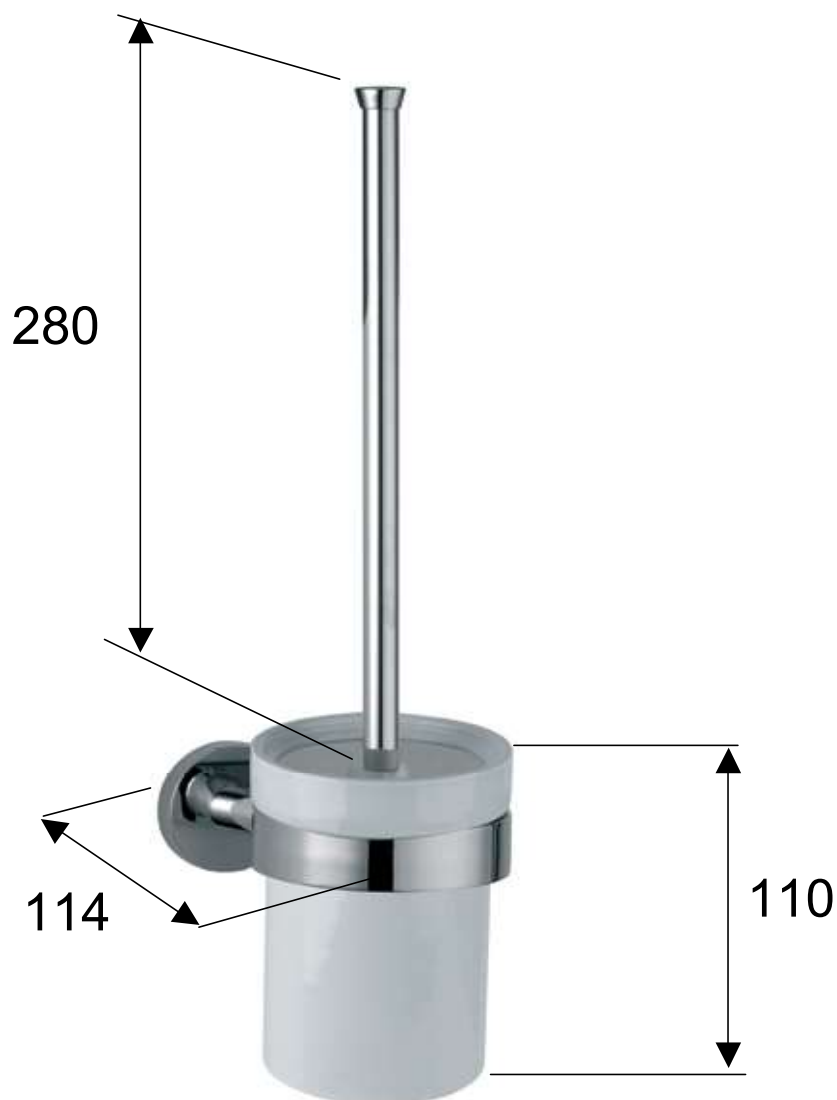

DANIEL

SCHEDA TECNICA TECHNICAL FEATURES

ART. COD.

HIPS930

MATERIALI / MATERIALS

OTTONE CROMATO / CHROME PLATED BRASS
CERAMICA / CERAMIC

CROMATURA / CHROME PLATING

UNI EN 248