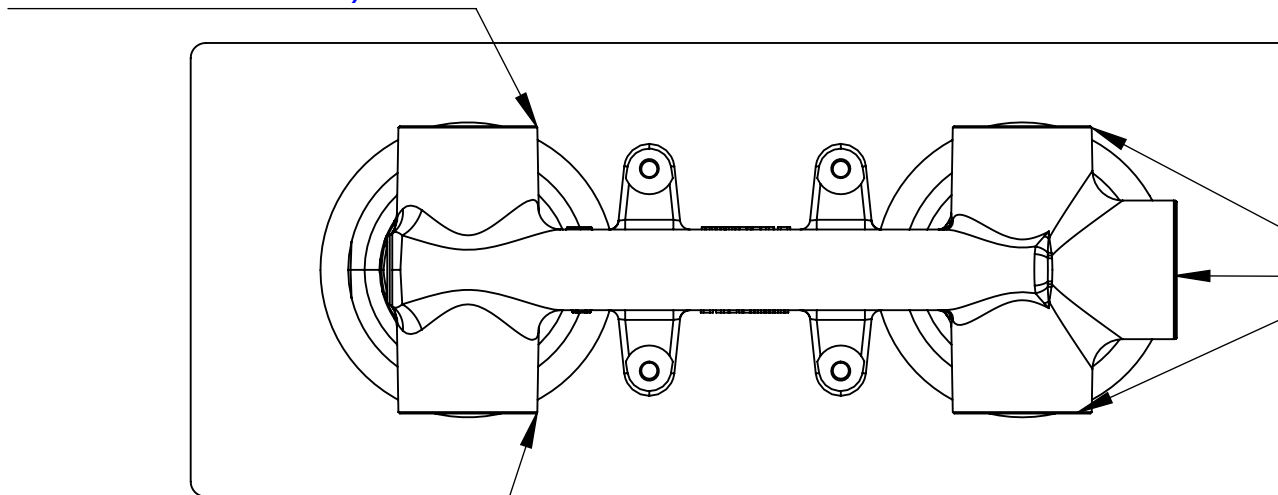

Descrizione: Miscelatore monocomando a incasso 3 vie

Description: Single lever built-in with three ways diverter

Ricambi/Spare parts	
Cartuccia/Cartridge:	R52AP
Deviatore/Diverter:	D523

ACQUA FREDDA G1/2"
COLD WATER G1/2"

ACQUA CALDA G1/2"
HOT WATER G1/2"

USCITA ACQUA G1/2"
WATER OUTPUT G1/2"