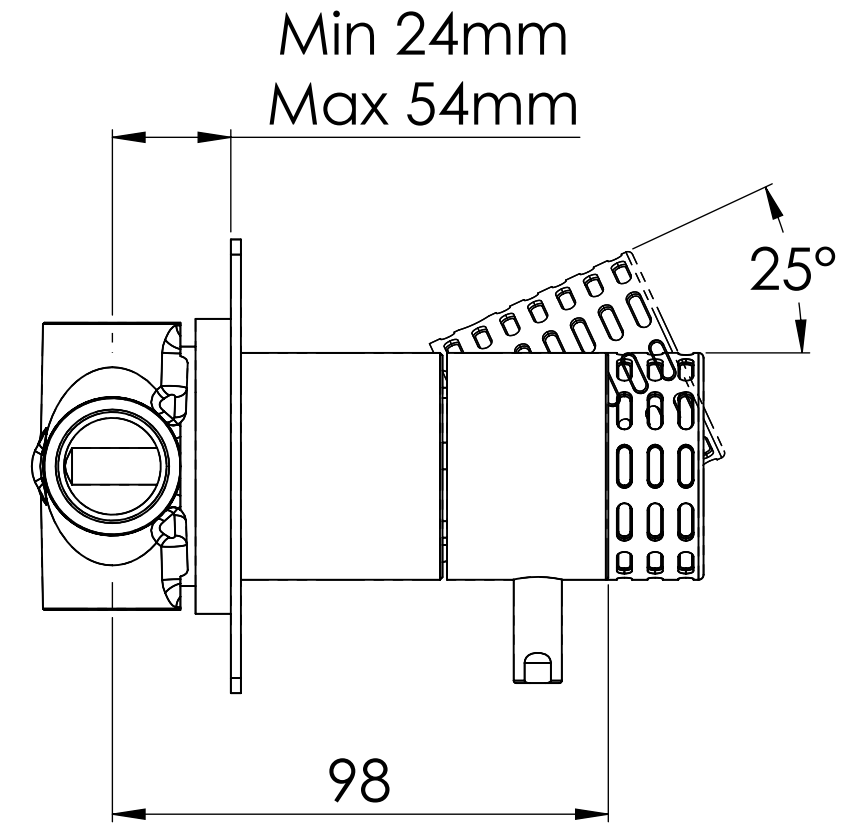

Descrizione: Miscelatore monocomando a incasso 3 vie

Description: Single lever built-in with three ways diverter

Ricambi/Spare parts	
Cartuccia/Cartridge:	R52AP
Deviatore/Diverter:	D523

ACQUA FREDDA G1/2"
COLD WATER G1/2"

ACQUA CALDA G1/2"
HOT WATER G1/2"

USCITA ACQUA G1/2"
WATER OUTPUT G1/2"