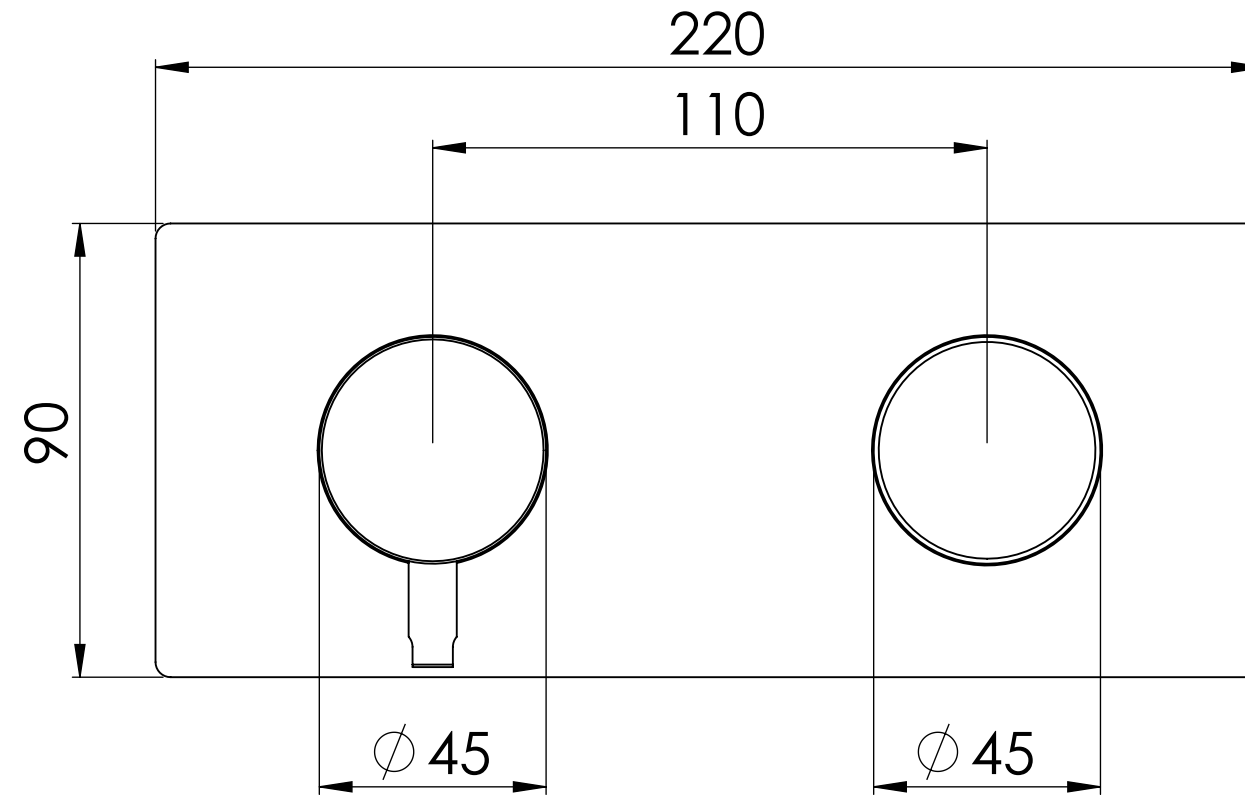

Descrizione: Miscelatore monocomando a incasso 3 vie

Description: Single lever built-in with three ways diverter

Ricambi/Spare parts	
Cartuccia/Cartridge:	R52AP
Deviatore/Diverter:	D523

ACQUA FREDDA G1/2"
COLD WATER G1/2"

ACQUA CALDA G1/2"
HOT WATER G1/2"

USCITA ACQUA G1/2"
WATER OUTPUT G1/2"