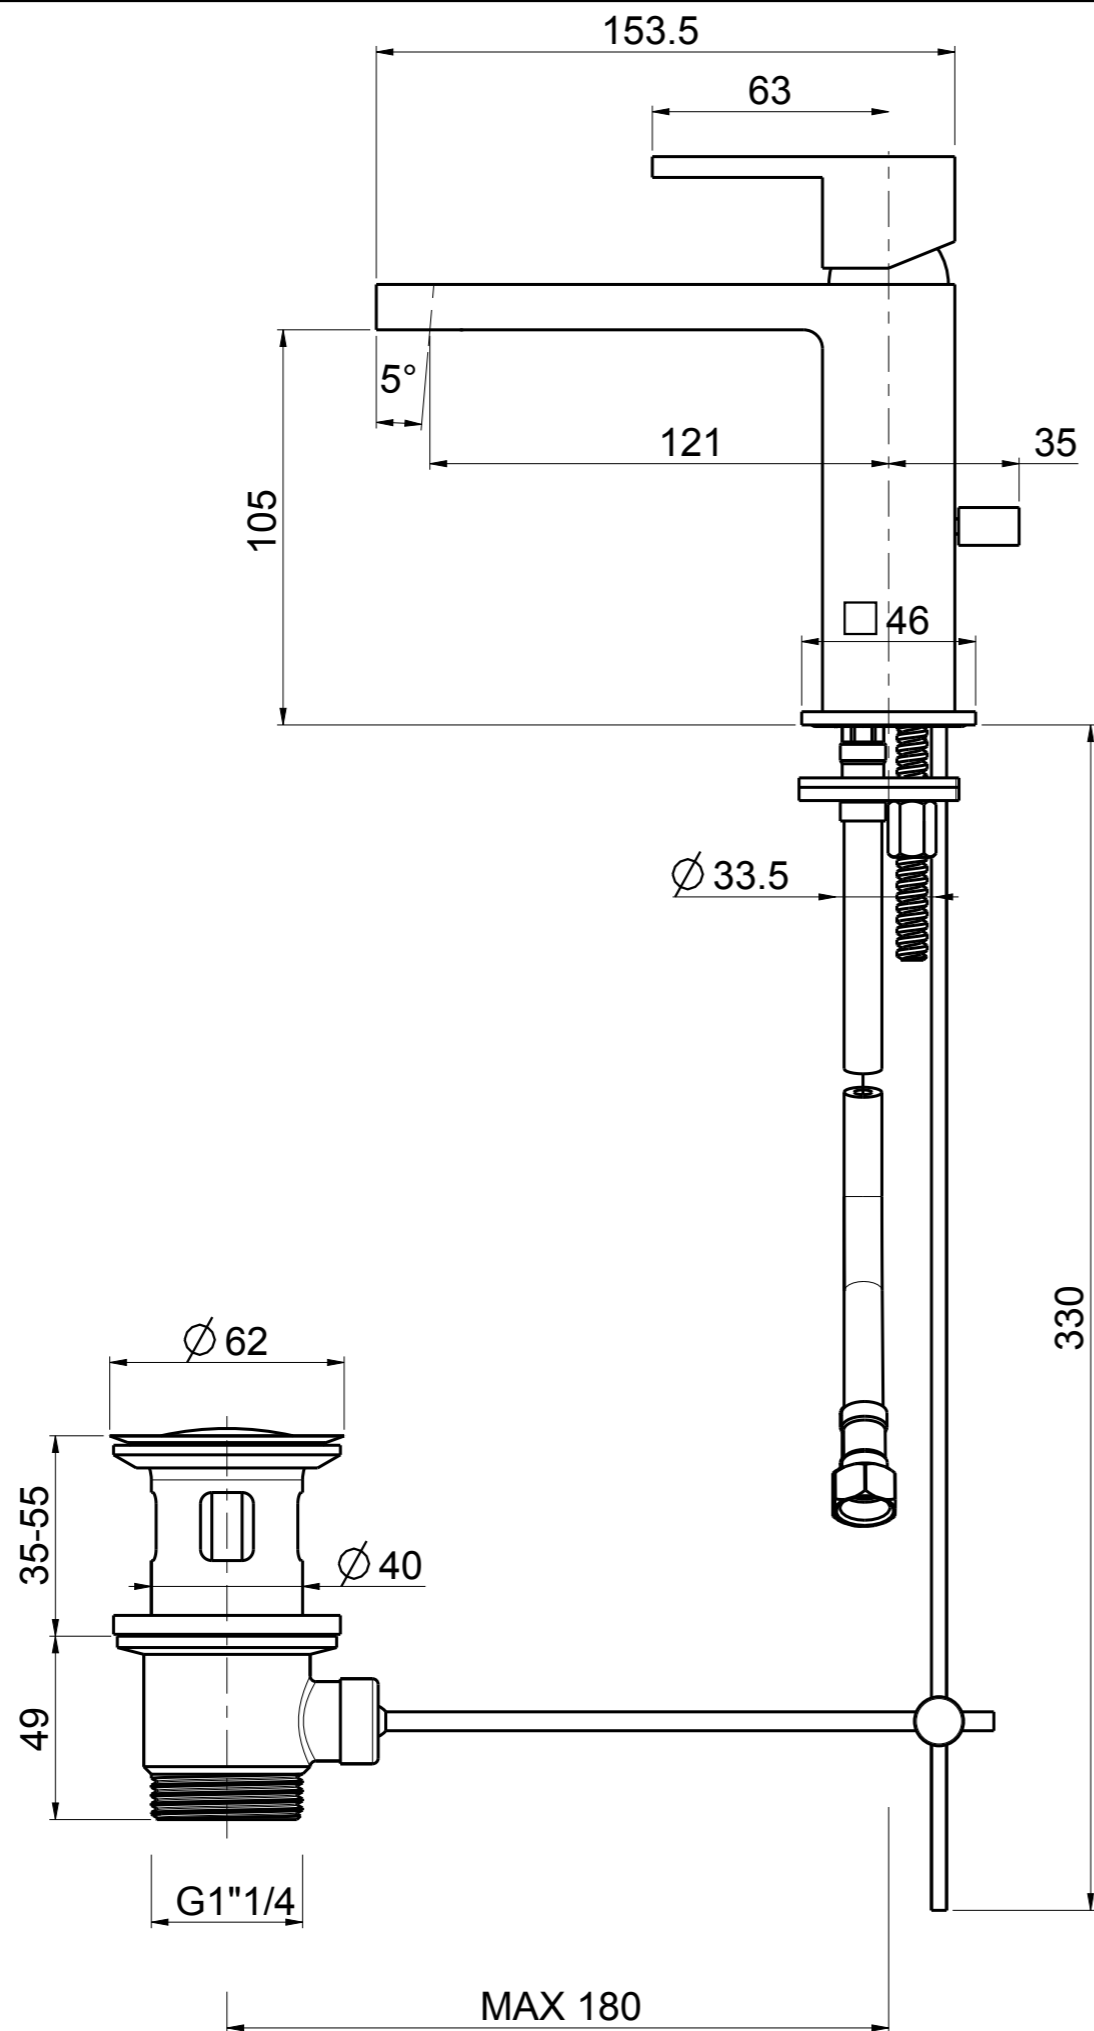

 ITALY e-mail: tecnico@oioli.com Via Pul Stretta, 10/12 28024 Gozzano (No) ITALY	DATE	25-03-2016	SIGNATURE	PROJECT	SCALE	NOTE	
	DRAFTSMAN				1:2	MADE IN ITALY	
DESCRIPTION							ITEM
SINGLE LEVER WASHBASIN MIXER UNIKA							41500F