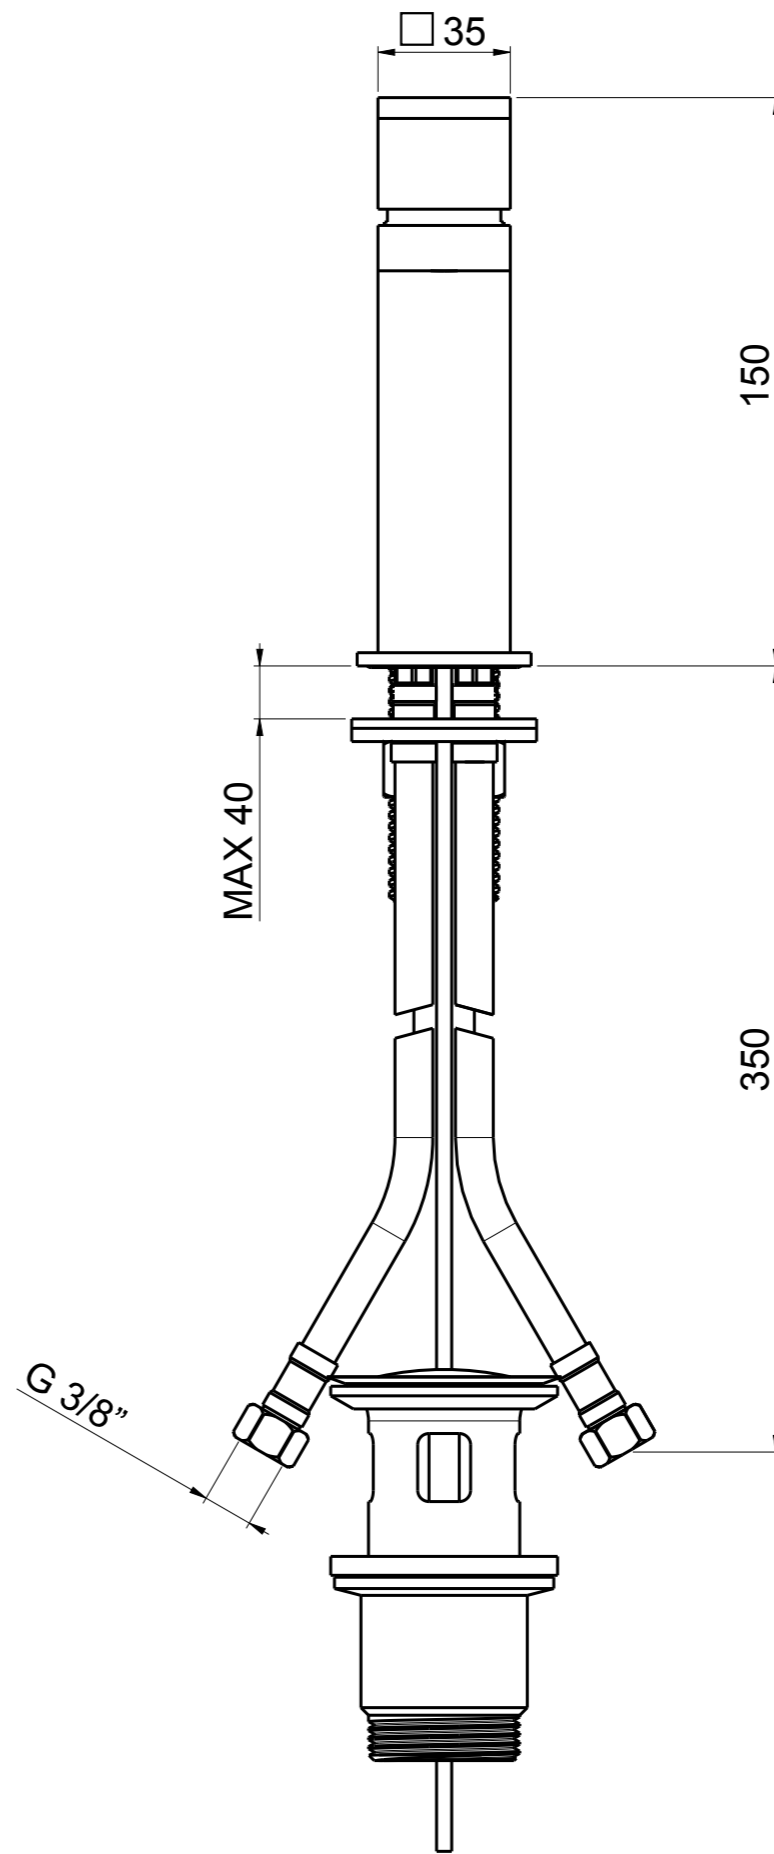

 ITALY e-mail: tecnico@oioli.com Via Pul Stretta, 10/12 28024 Gozzano (No) ITALY	DATE	25-03-2016	SIGNATURE	PROJECT	SCALE	NOTE	
	DRAFTSMAN				1:2	MADE IN ITALY	
DESCRIPTION							ITEM
SINGLE LEVER WASHBASIN MIXER UNIKA							41500F