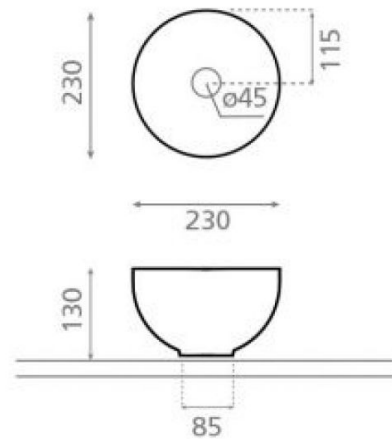

MIni Lys

Ref. 4912MT

230x130 mm.

Features

Porcelain washbasin
Topcounter
Without overflow
Matte porcelain

Available colors: