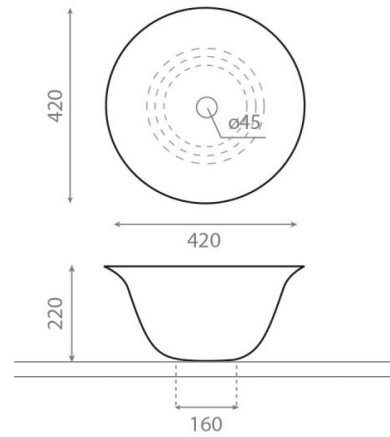

Nordic Black

Topcounter washbasin

Ref. 4062/NE

420x220 mm

Features

Porcelain topcounter washbasin.
Shiny finish.
Without overflow.
Dimensions: 420x220 mm
Net weight 7,5kg, gross weight 9kg.
Units per palet 44uds.