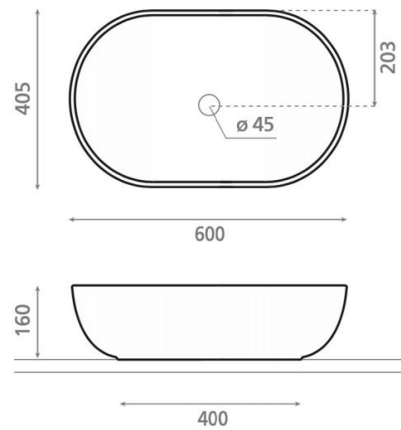

Livorno

Ref. 4130

600x400x160 mm.

Features

Topcounter washbasin
Porcelain
with overflow