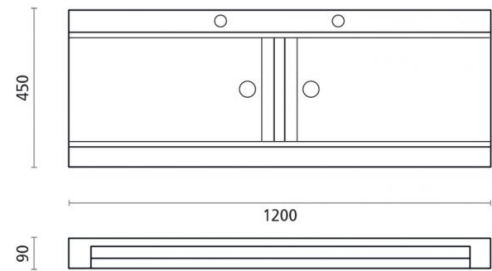

Salzburgo

Ref. 5003

1200x450x90 mm.

Features

Topcounter washbasin
Teak wood
Dimensions: 1200x450x90 mm.
It needs support H2008